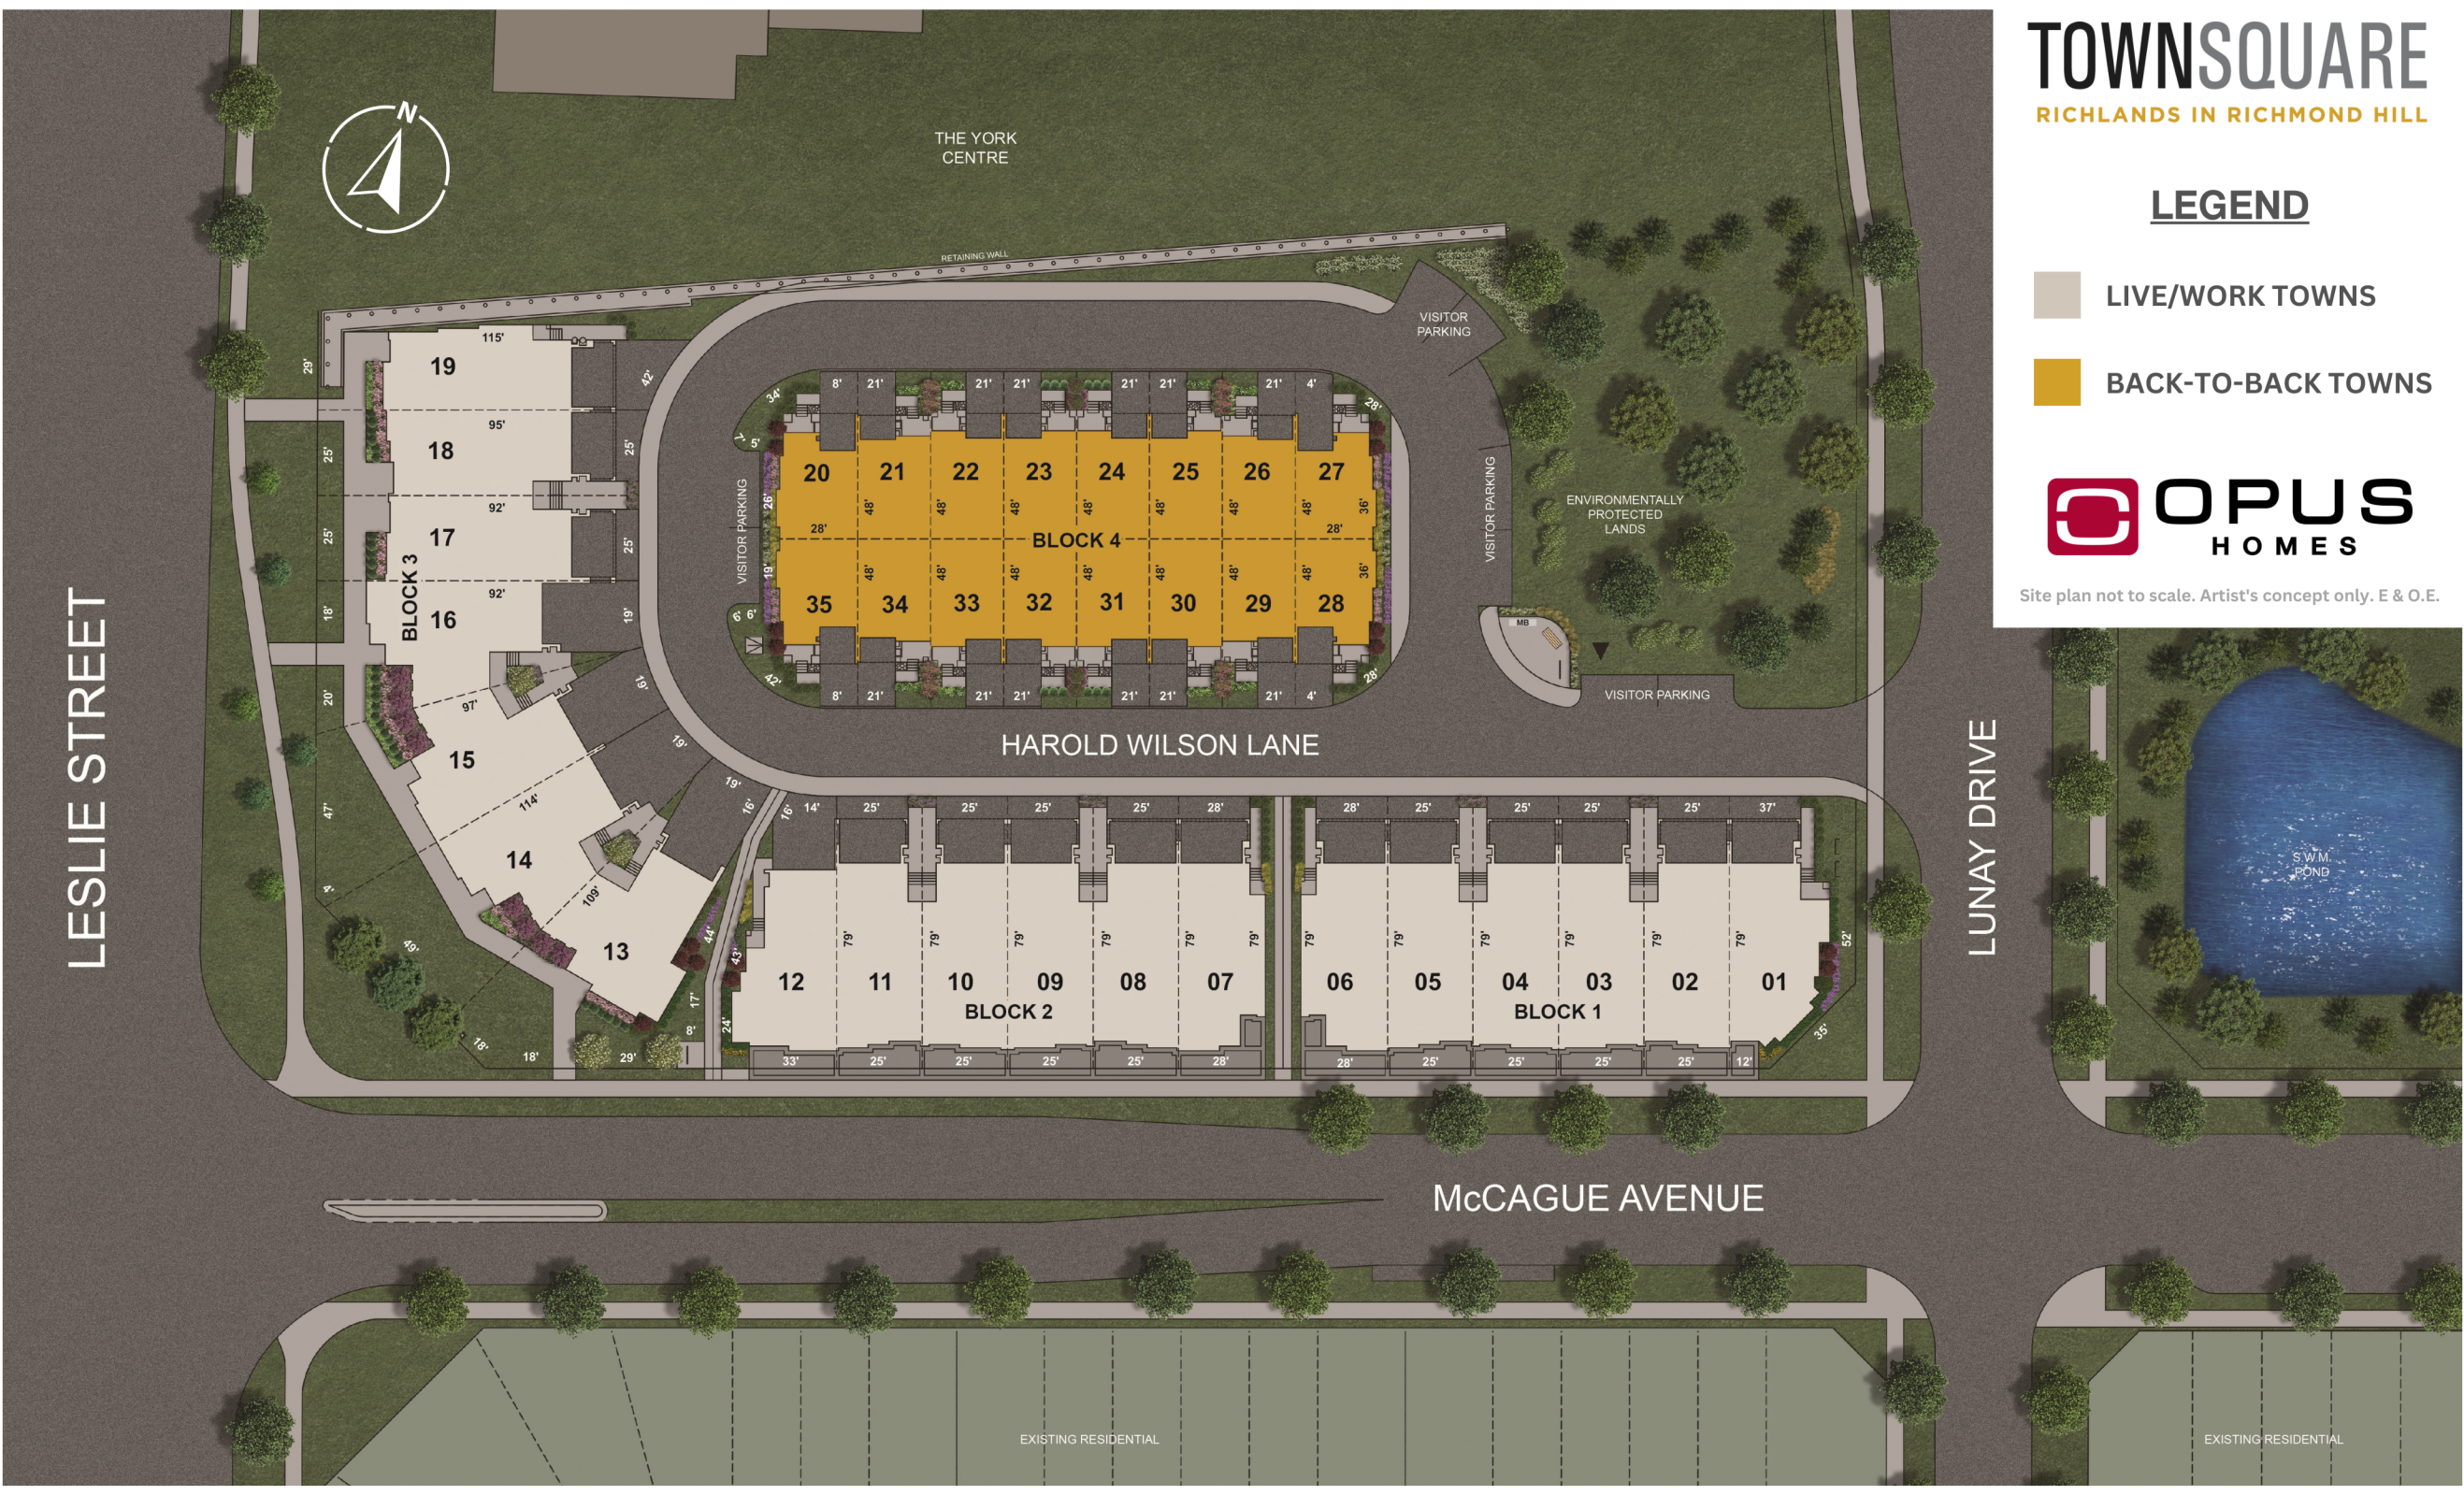

TOWNSQUARE

RICHLANDS IN RICHMOND HILL

LEGEND

-  LIVE/WORK TOWNS
-  BACK-TO-BACK TOWNS

Site plan not to scale. Artist's concept only. E & O.E.

LESLIE STREET

LUNAY DRIVE

McCAGUE AVENUE

HAROLD WILSON LANE

THE YORK CENTRE

RETAINING WALL

VISITOR PARKING

ENVIRONMENTALLY PROTECTED LANDS

VISITOR PARKING

EXISTING RESIDENTIAL

EXISTING RESIDENTIAL

S.W.M. POND